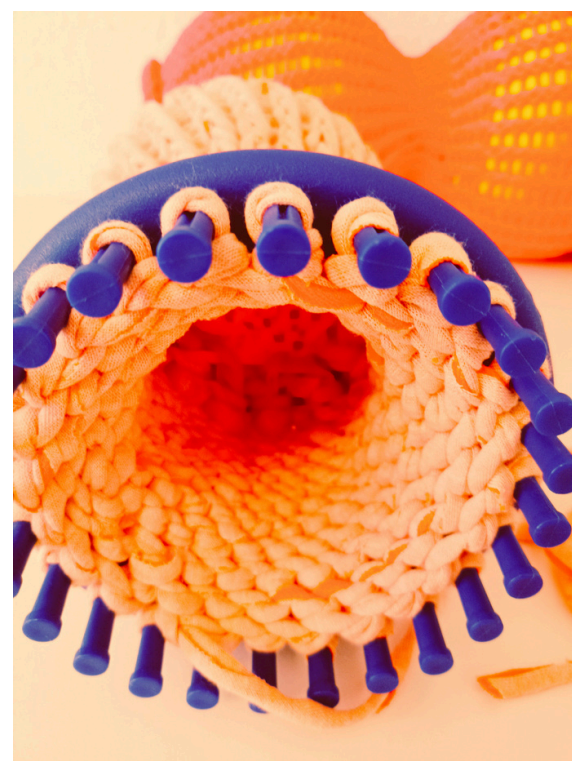

EPOPEIA celebrant l'acte heroic de la criança

Nova producció artística en fase de creació. 2025-2026

fase 1 Creació comunitària de l'escenografia i laboratori d'investigació / fase 2 Instal·lació de joc immersiva